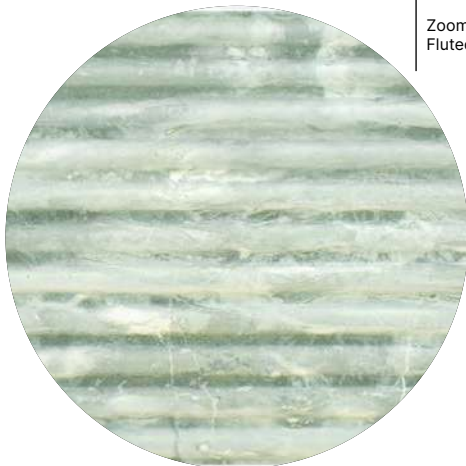

FLUTED TERRAZO BEIGE
40x120 cm. / 16"x48" · **K70**

FLUTED CALACATTA VIOLA
40x120 cm. / 16"x48" · **K70**

FLUTED TERRAZO WHITE
40x120 cm. / 16"x48" · **K70**

FLUTED TRAVERTINO JUNGLE
40x120 cm. / 16"x48" · **K70**